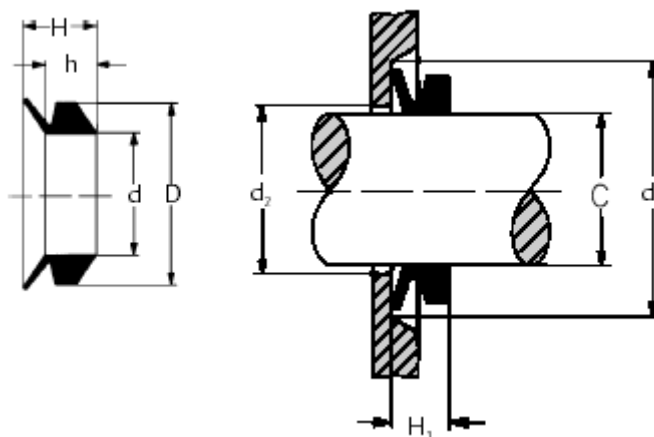

Article number: 17950050S

Description: KLEE V-ring VS 50-50 NBR 60

Measures

C = 48-53
d = 45.0
D = 55.0
d1 = C+15
d2 = C+3
h = 9.5
H = 13.0
H1 = 11 +/- 1